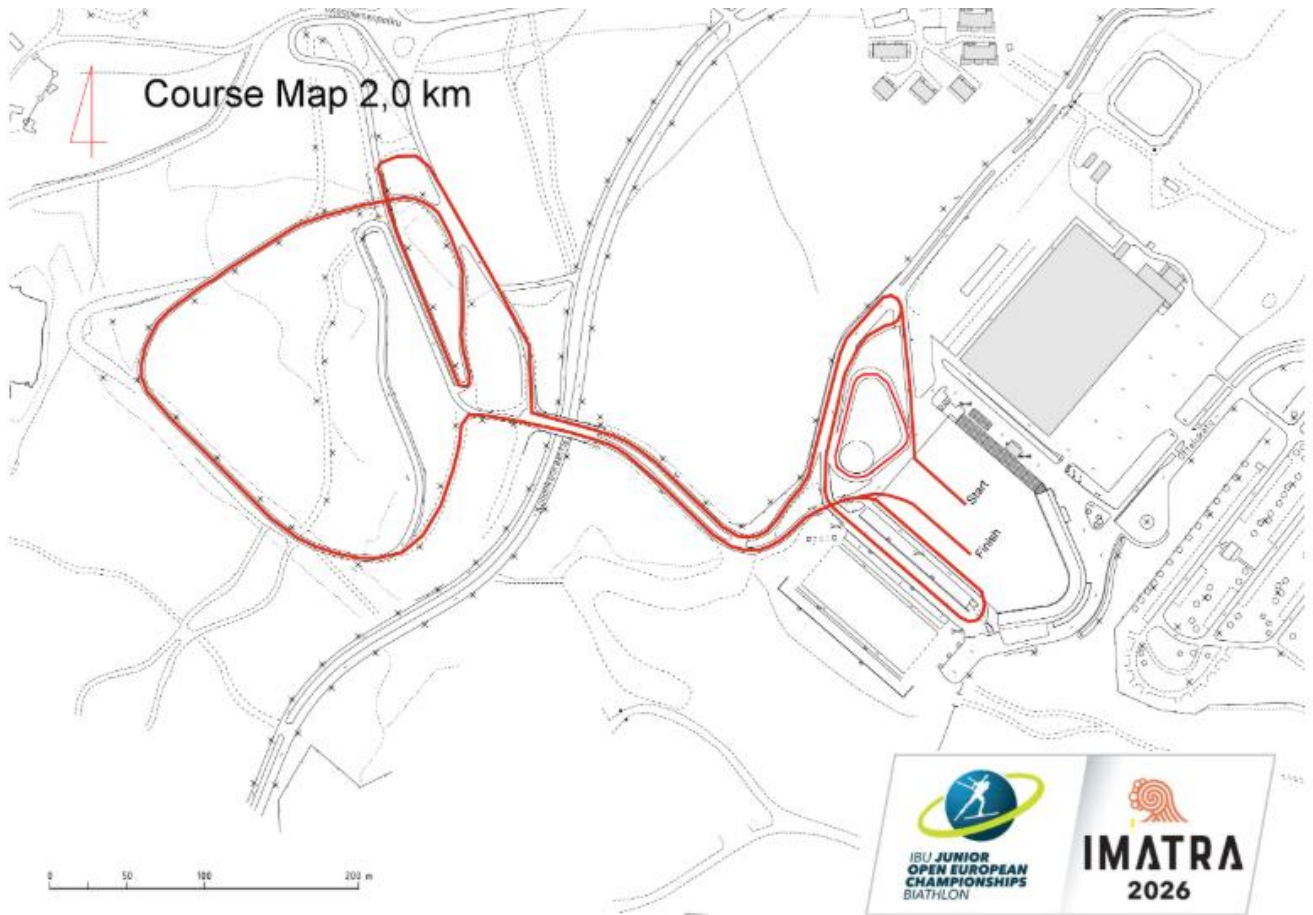

Course Map - 1,5 km

Stadium: 102,4 m
 Lowest Point: 87 m
 Highest Point: 104 m
 HD - High Difference: 17 m
 MC - Maximum Climb: 17 m
 Total Climb: 41 m

First Lap 1446m

Lane 15 to Lane 15 1512 m

Finish Lap 1416 m

First Lap

Lane 15 to Lane 15

Finish Lap

Profile course 1,5 km

Course Map - 2,0 km

Stadium: 102,4 m
 Lowest Point: 83 m
 Highest Point: 111 m
 HD - High Difference: 28 m
 MC - Maximum Climb: 28 m
 Total Climb: 61 m

Profile course 2,0 km

Course Map - 2.5 km

Stadium: 102.4 m
 Lowest Point: 80 m
 Highest Point: 111 m
 HD - High Difference: 31 m
 MC - Maximum Climb: 31 m
 Total Climb: 82 m

First Lap 2608m

Lane 15 to Lane 15 2821m

Profile course 3,0 km

Course Map - 3.3 km

Stadium:	102.4 m
Lowest Point:	78 m
Highest Point:	111 m
HD - High Difference:	33 m
MC - Maximum Climb:	32 m
Total Climb:	106 m

First Lap

Lane 16 to Lane 15

Finish Lap