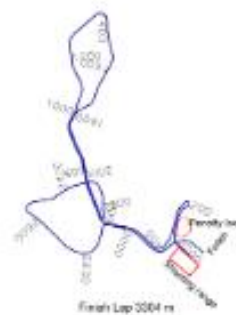

Finish Lap 2562 m

Course Map - 3,0 km

Stadium: 102.4 m
 Lowest Point: 78 m
 Highest Point: 111 m
 HD - High Difference: 33 m
 MC - Maximum Climb: 32 m
 Total Climb: 91 m

First Lap

Lane 16 to Lane 15

First Lap

Profile course 3,0 km

Course Map - 3.3 km

Stadium:	102.4 m
Lowest Point:	78 m
Highest Point:	111 m
HD - High Difference:	33 m
MC - Maximum Climb:	32 m
Total Climb:	106 m

First Lap

Lane 16 to Lane 15

Finish Lap

Profile course 3.3 km