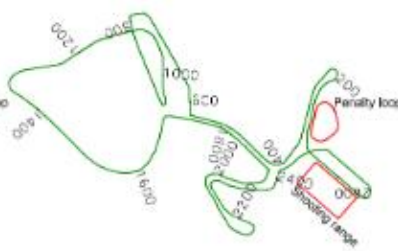

First Lap

Lane 15 to Lane 15

Finish Lap

Profile course 1,5 km

Course Map - 2,0 km

Stadium: 102,4 m
 Lowest Point: 83 m
 Highest Point: 111 m
 HD - High Difference: 28 m
 MC - Maximum Climb: 28 m
 Total Climb: 61 m

Profile course 2,0 km

Course Map - 2.5 km

Stadium: 102.4 m
 Lowest Point: 80 m
 Highest Point: 111 m
 HD - High Difference: 31 m
 MC - Maximum Climb: 31 m
 Total Climb: 82 m

First Lap 2608m

Lane 15 to Lane 15 2821m

Finish Lap 2562 m

Course Map - 3,0 km

Stadium: 102.4 m
 Lowest Point: 78 m
 Highest Point: 111 m
 HD - High Difference: 33 m
 MC - Maximum Climb: 32 m
 Total Climb: 91 m

First Lap

Lane 16 to Lane 15

First Lap

Profile course 3,0 km

Course Map - 3.3 km

Stadium:	102.4 m
Lowest Point:	78 m
Highest Point:	111 m
HD - High Difference:	33 m
MC - Maximum Climb:	32 m
Total Climb:	106 m

First Lap

Lane 16 to Lane 15

Finish Lap