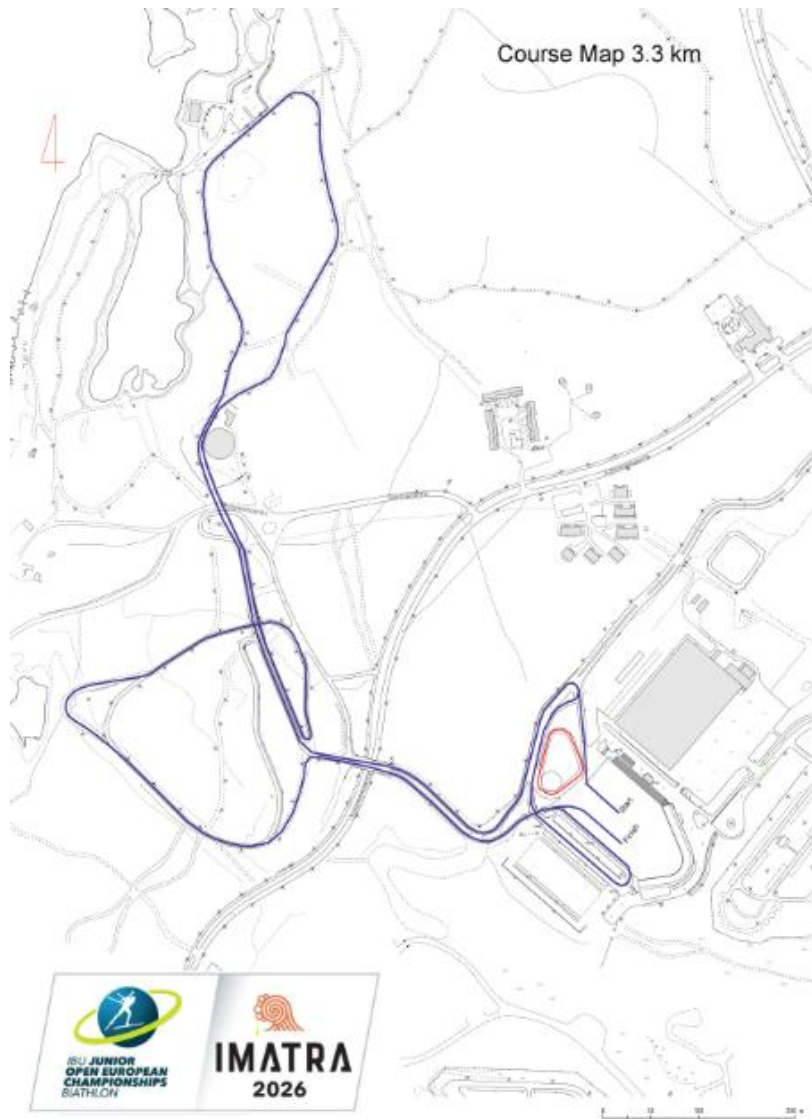

Profile course 2,0 km

Course Map - 2.5 km

Stadium: 102.4 m
 Lowest Point: 80 m
 Highest Point: 111 m
 HD - High Difference: 31 m
 MC - Maximum Climb: 31 m
 Total Climb: 82 m

First Lap 2608m

Lane 15 to Lane 15 2821m

Finish Lap 2562 m

Course Map - 3,0 km

Stadium: 102.4 m
 Lowest Point: 78 m
 Highest Point: 111 m
 HD - High Difference: 33 m
 MC - Maximum Climb: 32 m
 Total Climb: 91 m

First Lap

Lane 16 to Lane 15

First Lap

Profile course 3,0 km

Course Map - 3.3 km

Stadium:	102.4 m
Lowest Point:	78 m
Highest Point:	111 m
HD - High Difference:	33 m
MC - Maximum Climb:	32 m
Total Climb:	106 m

First Lap

Lane 16 to Lane 15

Finish Lap

Profile course 3.3 km