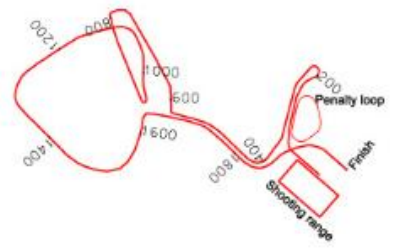

First Lap

Lane 15 to Lane 15

Finish Lap

Profile course 1,5 km

Course Map - 2,0 km

Stadium: 102,4 m
 Lowest Point: 83 m
 Highest Point: 111 m
 HD - High Difference: 28 m
 MC - Maximum Climb: 28 m
 Total Climb: 61 m

Profile course 2,0 km

Course Map - 2.5 km

Stadium: 102.4 m
 Lowest Point: 80 m
 Highest Point: 111 m
 HD - High Difference: 31 m
 MC - Maximum Climb: 31 m
 Total Climb: 82 m

First Lap 2608m

Lane 15 to Lane 15 2821m

Finish Lap 2562 m

Course Map - 3,0 km

Stadium: 102.4 m
 Lowest Point: 78 m
 Highest Point: 111 m
 HD - High Difference: 33 m
 MC - Maximum Climb: 32 m
 Total Climb: 91 m

First Lap

Lane 16 to Lane 15

First Lap

Profile course 3,0 km

Course Map - 3.3 km

Stadium:	102.4 m
Lowest Point:	78 m
Highest Point:	111 m
HD - High Difference:	33 m
MC - Maximum Climb:	32 m
Total Climb:	106 m

First Lap

Lane 16 to Lane 15

Finish Lap