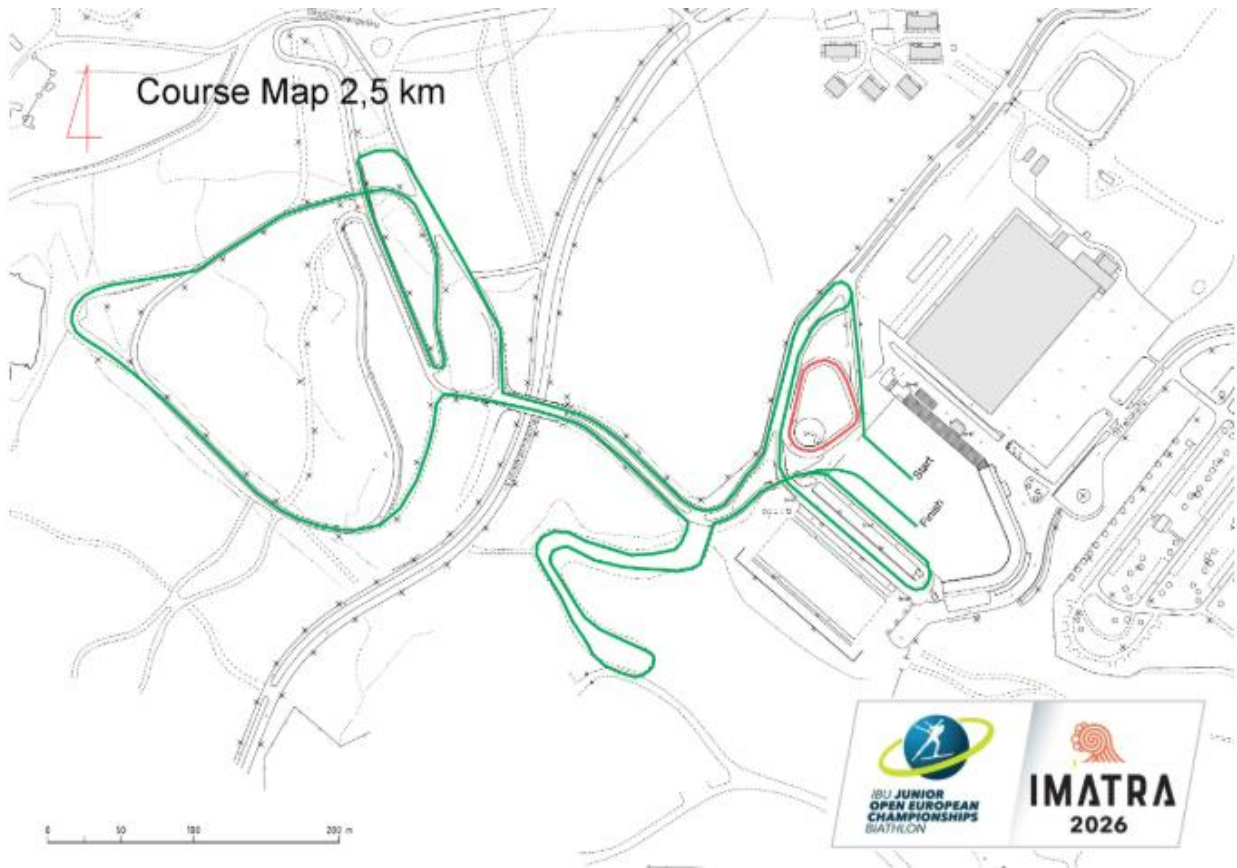

First Lap

Lane 15 to Lane 15

Finish Lap

Profile course 1,5 km

Course Map - 2,0 km

Stadium: 102,4 m
 Lowest Point: 83 m
 Highest Point: 111 m
 HD - High Difference: 28 m
 MC - Maximum Climb: 28 m
 Total Climb: 61 m

Profile course 2,0 km

Course Map - 2.5 km

Stadium: 102.4 m
 Lowest Point: 80 m
 Highest Point: 111 m
 HD - High Difference: 31 m
 MC - Maximum Climb: 31 m
 Total Climb: 82 m

First Lap 2608m

Lane 15 to Lane 15 2821m

Profile course 3,0 km

Course Map - 3.3 km

Stadium:	102.4 m
Lowest Point:	78 m
Highest Point:	111 m
HD - High Difference:	33 m
MC - Maximum Climb:	32 m
Total Climb:	106 m

First Lap

Lane 16 to Lane 15

Finish Lap

Profile course 3.3 km