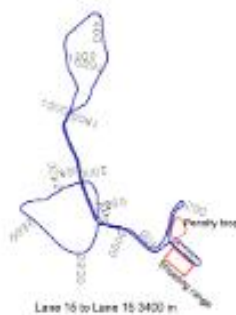

Profile course 2,0 km

Course Map - 2.5 km

Stadium: 102.4 m
 Lowest Point: 80 m
 Highest Point: 111 m
 HD - High Difference: 31 m
 MC - Maximum Climb: 31 m
 Total Climb: 82 m

First Lap 2608m

Lane 15 to Lane 15 2821m

Finish Lap 2562 m

Course Map - 3,0 km

Stadium: 102.4 m
 Lowest Point: 78 m
 Highest Point: 111 m
 HD - High Difference: 33 m
 MC - Maximum Climb: 32 m
 Total Climb: 91 m

First Lap

Lane 16 to Lane 15

First Lap

Profile course 3,0 km

Course Map - 3.3 km

Stadium:	102.4 m
Lowest Point:	78 m
Highest Point:	111 m
HD - High Difference:	33 m
MC - Maximum Climb:	32 m
Total Climb:	106 m

First Lap

Lane 16 to Lane 15

Finish Lap

Profile course 3.3 km