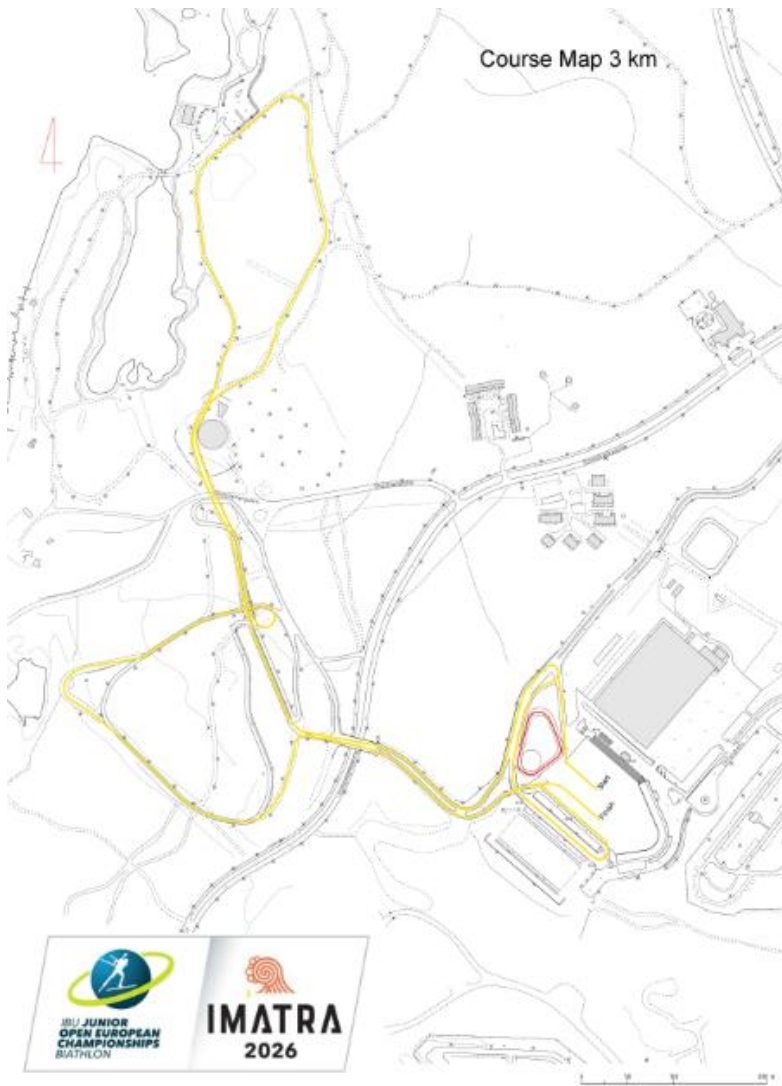

First Lap

Lane 15 to Lane 15

Finish Lap

Profile course 1,5 km

Course Map - 2,0 km

Stadium: 102,4 m
 Lowest Point: 83 m
 Highest Point: 111 m
 HD - High Difference: 28 m
 MC - Maximum Climb: 28 m
 Total Climb: 61 m

Profile course 2,0 km

Course Map - 2.5 km

Stadium: 102.4 m
 Lowest Point: 80 m
 Highest Point: 111 m
 HD - High Difference: 31 m
 MC - Maximum Climb: 31 m
 Total Climb: 82 m

First Lap 2608m

Lane 15 to Lane 15 2821m

Finish Lap 2562 m

Course Map - 3,0 km

Stadium: 102.4 m
 Lowest Point: 78 m
 Highest Point: 111 m
 HD - High Difference: 33 m
 MC - Maximum Climb: 32 m
 Total Climb: 91 m

First Lap

Lane 16 to Lane 15

First Lap

Profile course 3,0 km

Course Map - 3.3 km

Stadium:	102.4 m
Lowest Point:	78 m
Highest Point:	111 m
HD - High Difference:	33 m
MC - Maximum Climb:	32 m
Total Climb:	106 m

First Lap

Lane 16 to Lane 15

Finish Lap